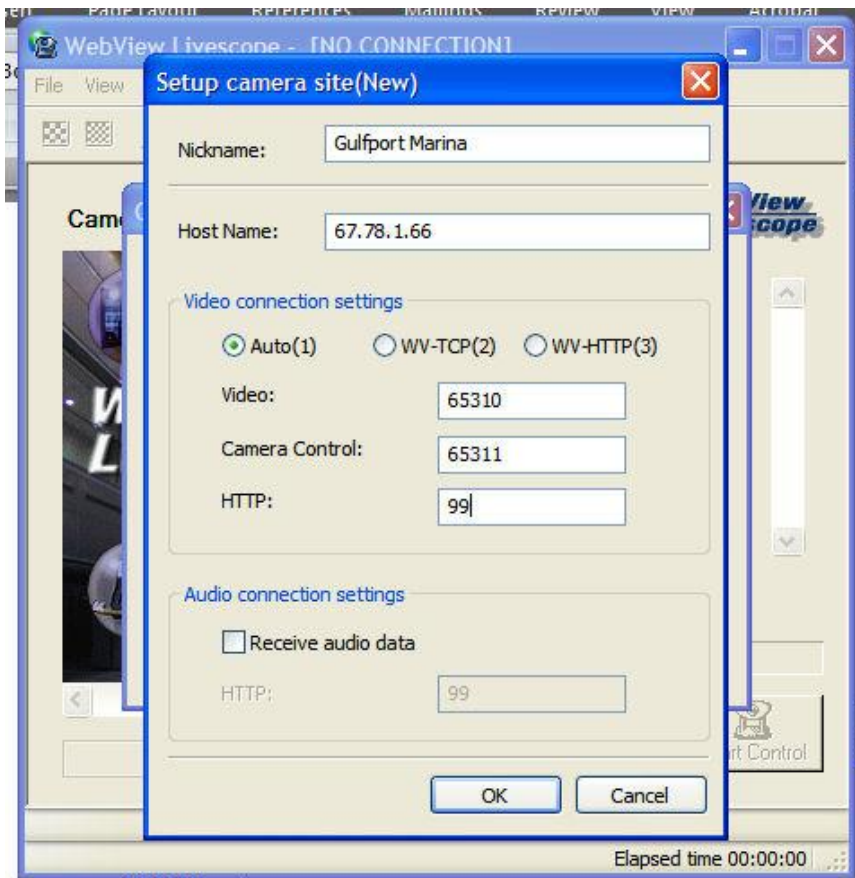

Download and install the webcam viewer software.

Start the Viewer for PC program

Click VIEW then CAMERA SITE LIST

Click ADD

You should see this

Nickname : Gulfport Marina

Host Name: 67.78.1.66

HTTP: 99

Don't change anything else.

When your done it should look like this

Click OK

Click OK again

You should see this

Click in the box (near arrow) and select Gulfport Marina

You should automatically connect to the Gulfport Marina webcam.