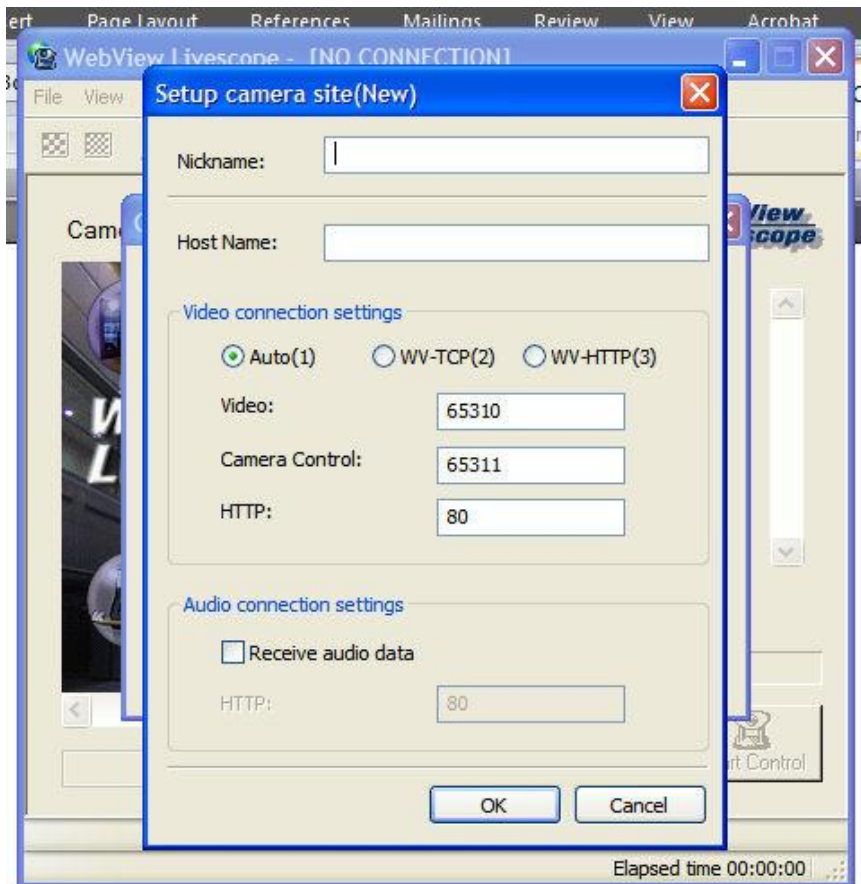

Download and install the webcam viewer software.

Start the Viewer for PC program

Click VIEW then CAMERA SITE LIST

Click ADD

You should see this

Nickname : Gulfport Marina

Host Name: 67.78.1.66

HTTP: 99