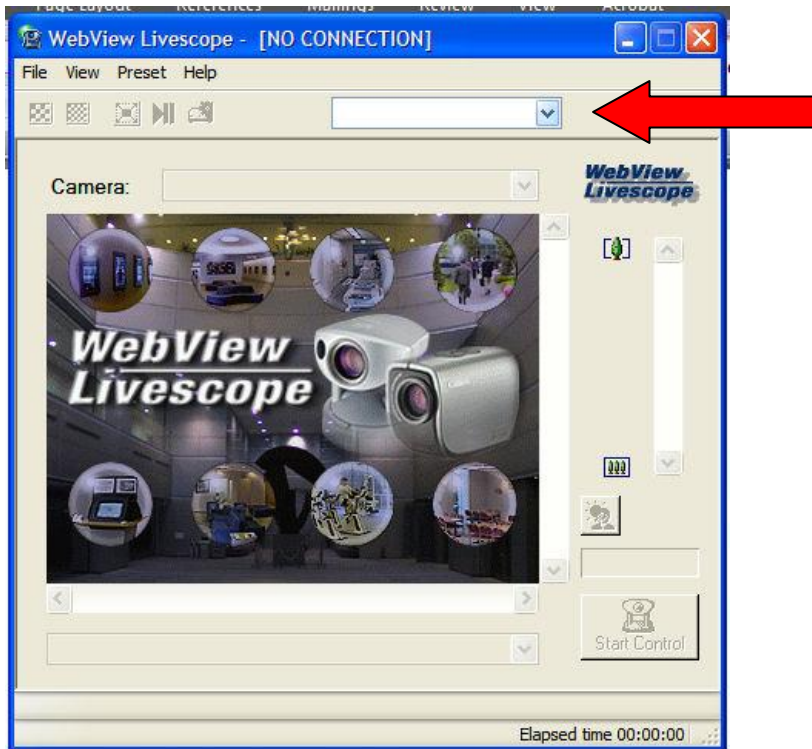

Download and install the webcam viewer software.

Start the Viewer for PC program

Click VIEW then CAMERA SITE LIST

Click ADD

You should see this

Nickname : Gulfport Marina

Host Name: 67.78.1.66

HTTP: 99

Don't change anything else.

When your done it should look like this

Click OK

Click OK again

You should see this

Click in the box (near arrow) and select Gulfport Marina

You should automatically connect to the Gulfport Marina webcam.